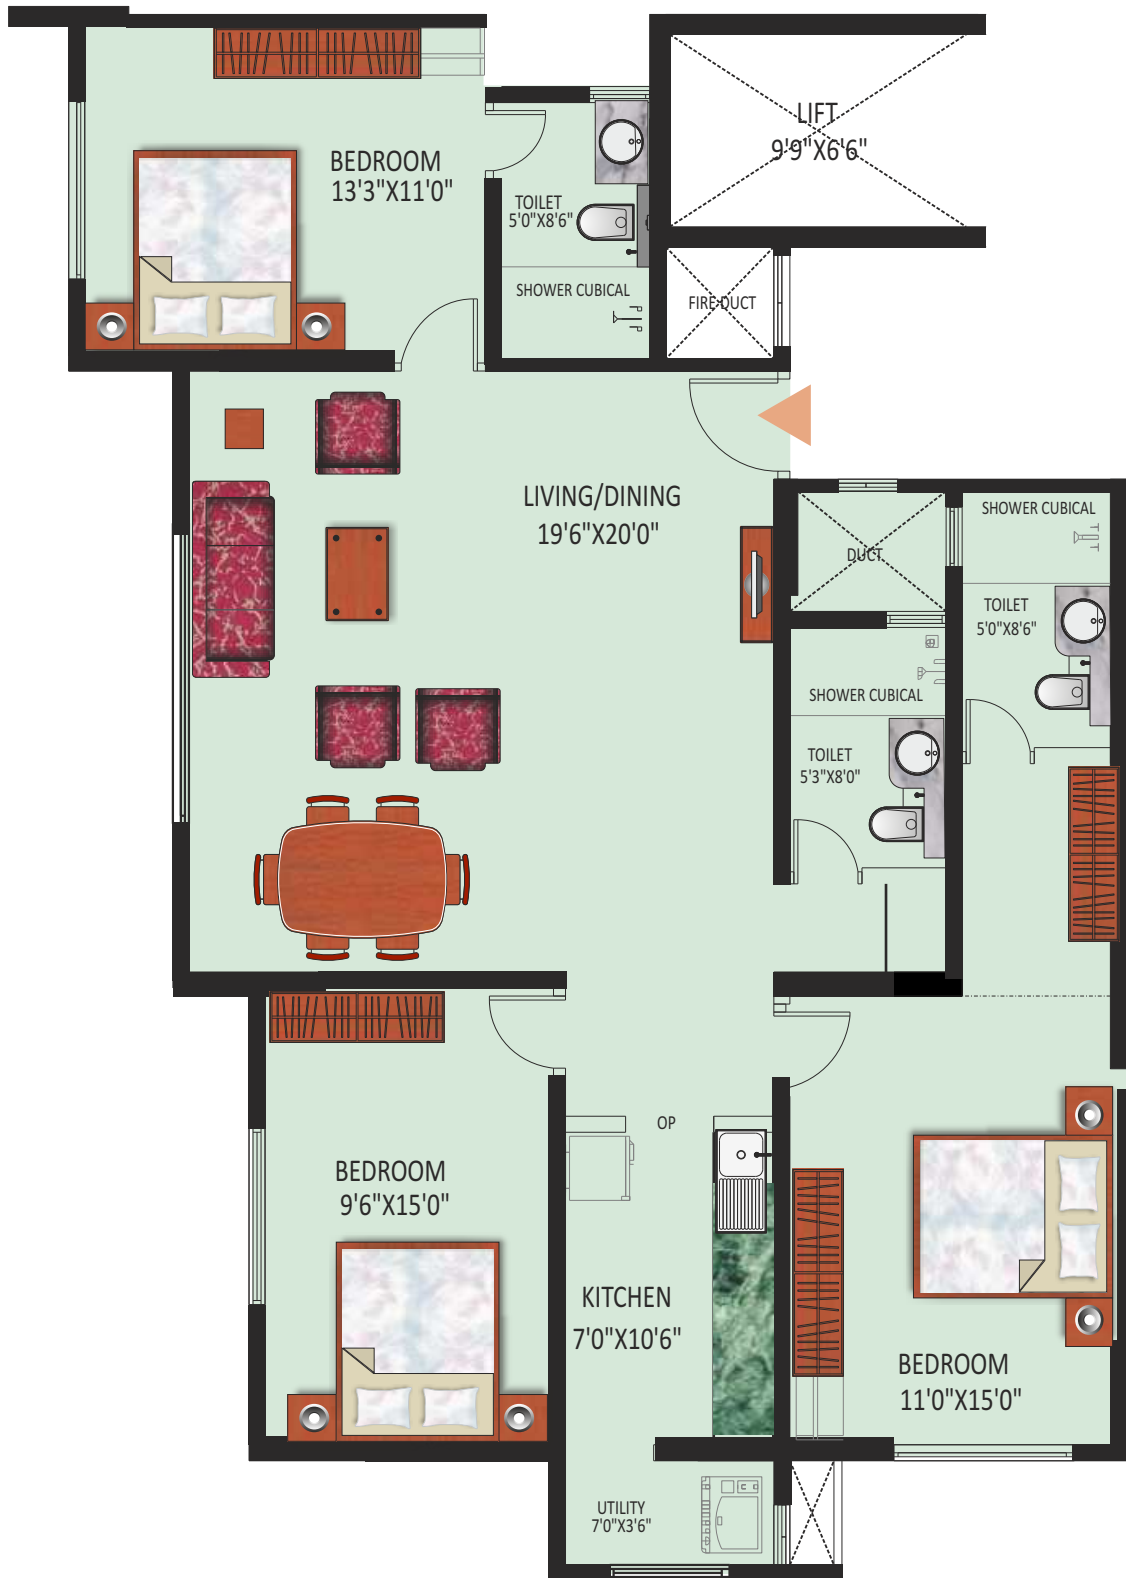

# Solitaire

First Floor Plan  
A - Block

Flat # **4** 3 BHK  
1560sft