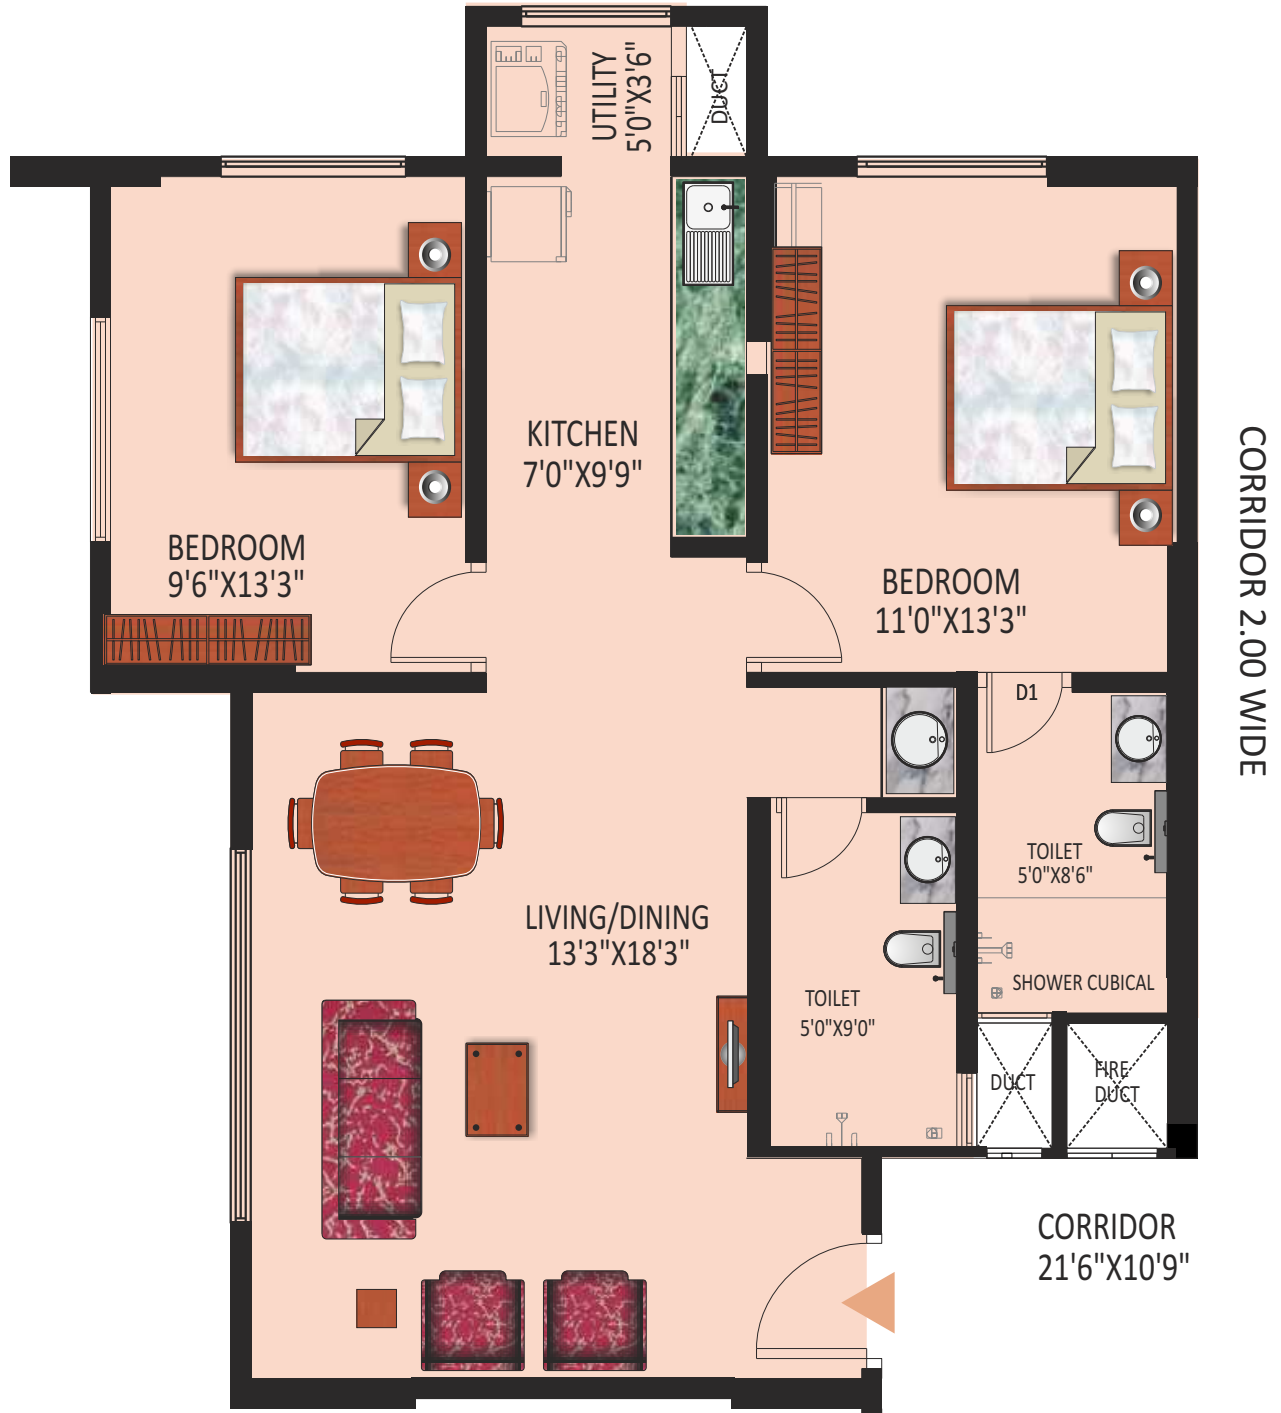

# Solitaire

First Floor Plan  
B - Block

Flat # **1** 2 BHK  
1080sft